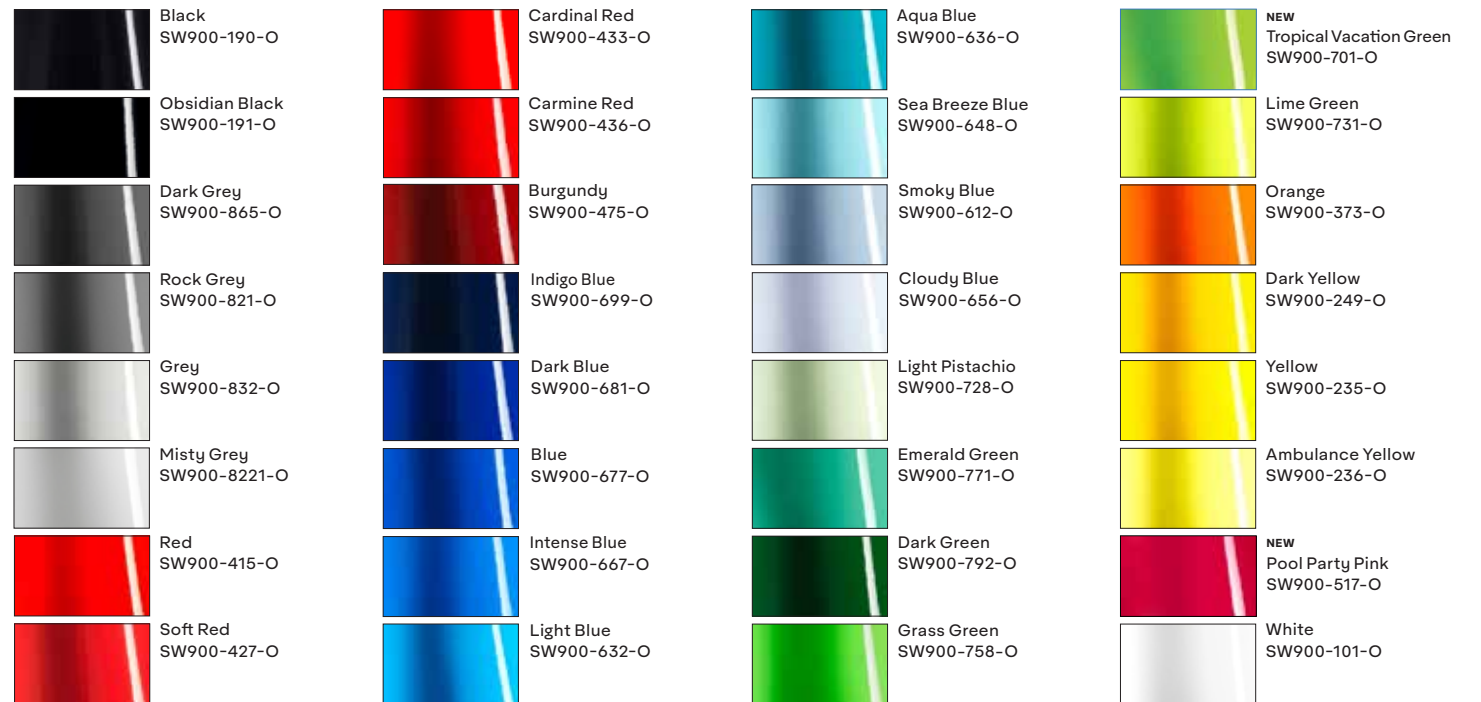

Supreme Wrapping Film™

Combining performance, versatility and convenience, these multi-layered films incorporate color and clear protective layers. They provide a smooth, attention grabbing finish that's both durable and dazzling.

Film Type	Cast vinyl
Adhesive	Long-term removable
Liner	90# StaFlat™ with Easy Apply™ RS
Conformability	Compound curves & deep recesses

Gloss